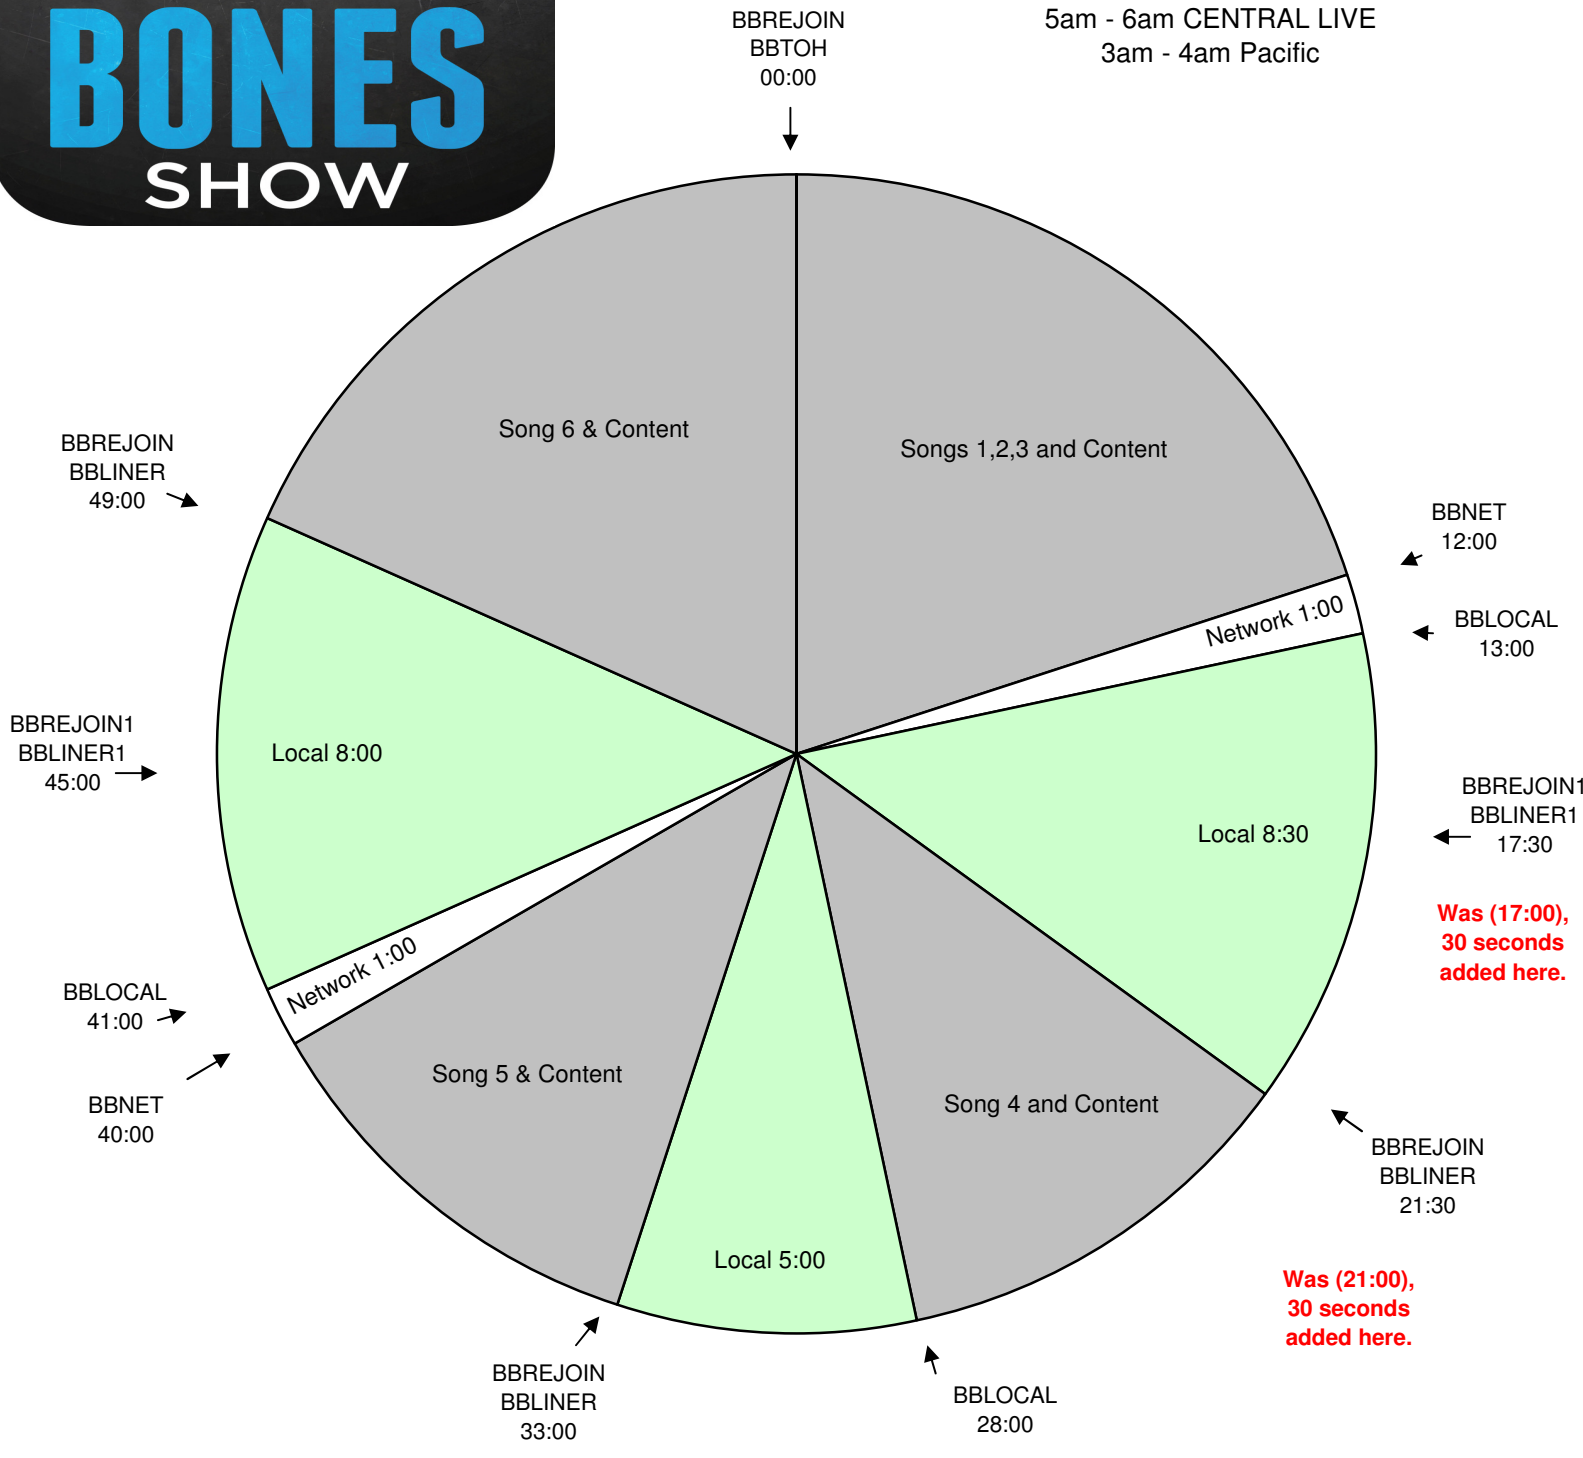

THE BOBBY BONES SHOW

The Bobby Bones Show
 Effective February 4th, 2015
 Premiere XDS PRO4-P Satellite
 Hour 1
 Monday - Friday
 6am - 7am Eastern
 5am - 6am CENTRAL LIVE
 3am - 4am Pacific

For Technical Assistance call:
 Premiere Network Operations Center: 800-276-4431
 Technical Info: www.premiereradio.com/engineering

All Breaks Float! TOH & BBLINER Also Float!

Program is live for 5 hours starting at 6am Eastern. Central and Western time zones are welcome to air 5 hours, starting at 5am local time.
 Network will program music and talk during the content segments. Stations are welcome to schedule additional songs in the 8 minute local segments
 BBLOCAL - Fires local breaks. All breaks float.
 BBLINER - Float. Fires locally voiced short show ID - must be exactly 5 second, dry voice
 BBLINER1 - Fires locally voiced short show ID - must be exactly 5 second, dry voice
 BBREJOIN - Joins the show
 BBREJOIN1 - Optional rejoin for 4:30 local break in 1st break, 4:00 in 3rd break.
 BBTOH - Float. Fires locally produced top of hour ID - network will go silent for :15
 BBCONTEST - For iHeartMedia Stations Contesting